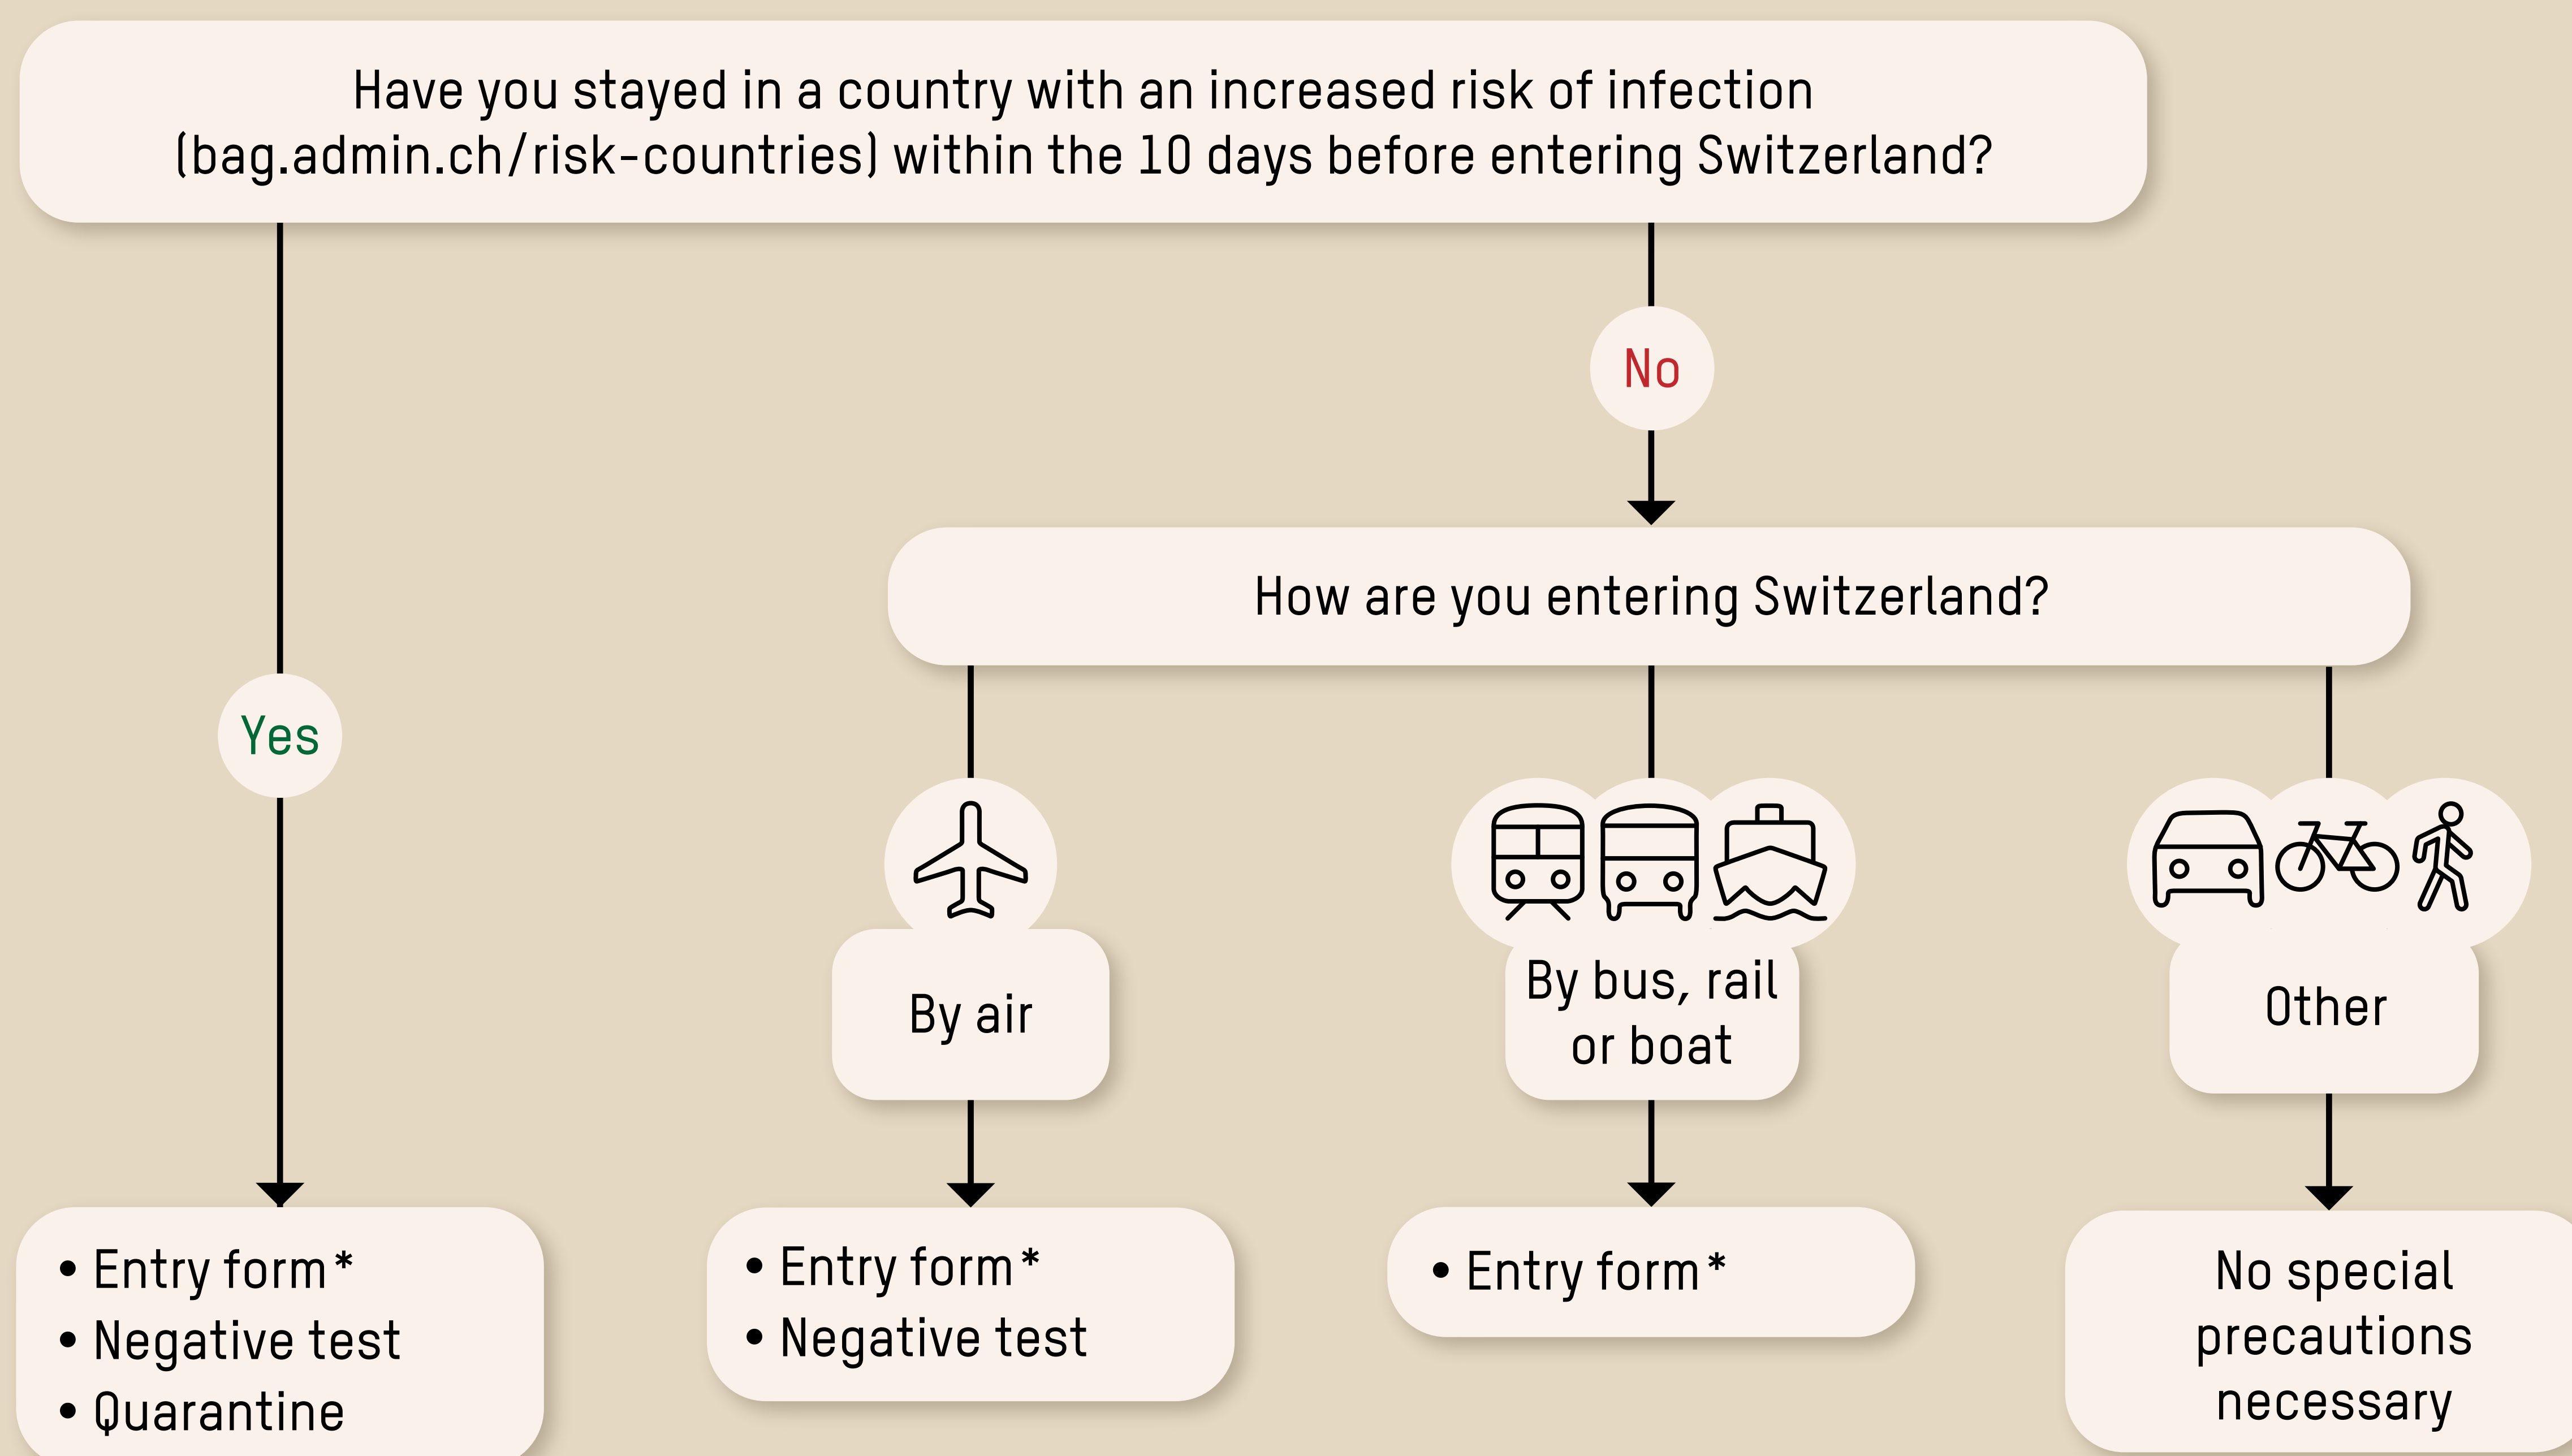

Coronavirus: Rules for entering Switzerland

1. Is entry into Switzerland permitted?

Anyone with a Swiss passport or a valid residence permit in Switzerland is allowed to enter Switzerland from any country. Entry restrictions may apply to all other people. Information on Switzerland's entry requirements can be found on the website of the State Secretariat for Migration SEM: sem.admin.ch/risk-countries.

2. If entry into Switzerland is permitted: What are the rules?

This is a simplified overview of the rules. There are exceptions that are not shown. All information and links can be found at bag.admin.ch/entry.

* If you're entering from a region on the border with Switzerland you don't need to fill out the entry form.